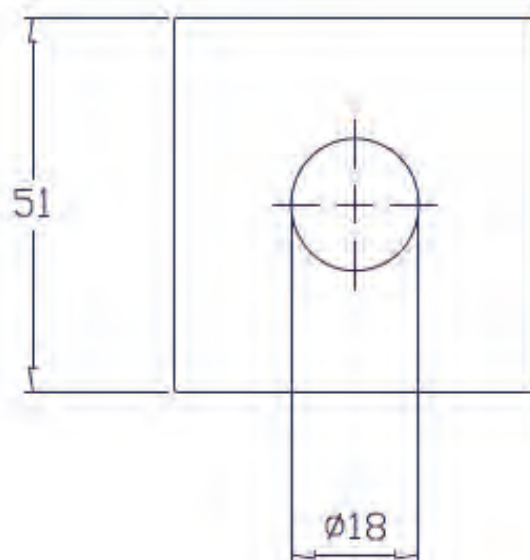

ROSETTA BASSA - SLIM ROSE

Thin is the new low-profile rose system introduced by Frascio, low profile thickness and ready to install without additional modifications on the door.

- Fast and clean to install
- NO additional drilling steps required and therefore NO mess and much less time needed for installation
- 5mm low profile thickness, yet still contains a spring system for years of attractive, trouble-free operation