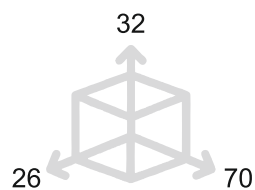

Bronzo notte
Night bronze

57

Champagne VR
Champagne VR

58

Feel. Touch. Live.

LATUS

POMOLINO PER MOBILI - FURNITURE KNOB

PM1681