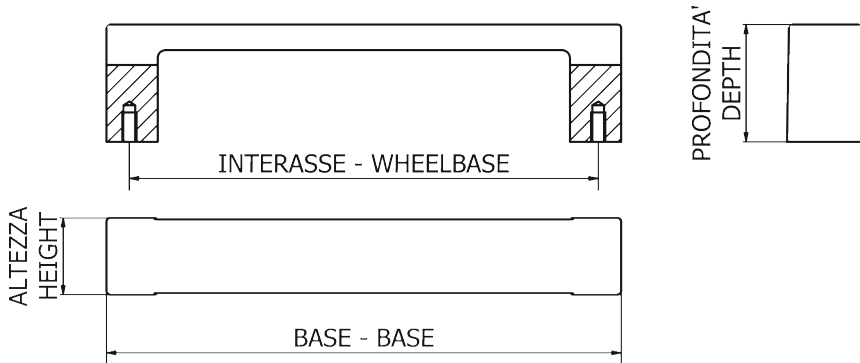

Dimensions Key

ALTEZZA - HEIGHT

PROFONDITA' - DEPTH

BASE - BASE

INTERASSE - WHEELBASE