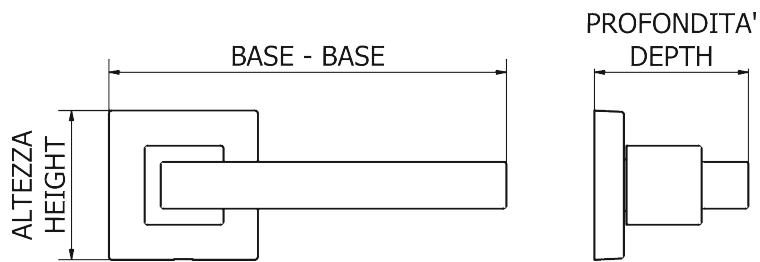

Dimensions Key

ALTEZZA - HEIGHT

PROFONDITA' - DEPTH

BASE - BASE

INTERASSE - WHEELBASE