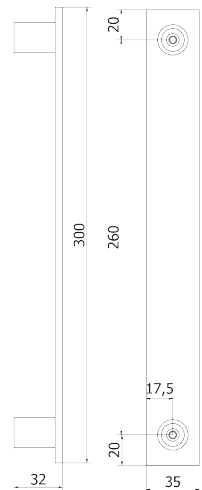

ARTWORK

MANIGLIONI PER PORTE - DOOR PULL HANDLE

PM1664

300x35

300x75

Tutte le finiture disponibili escluse
51-52-53-54-55-56-57

All Finishing Available Excluding
51-52-53-54-55-56-57