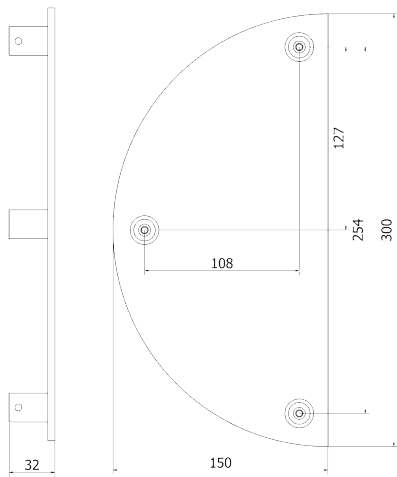

NS4743

ARTWORK

MANIGLIONI PER PORTE - DOOR PULL HANDLE

PM1660/61

PM1661-300x150

PM1661-200x100

PM1660-150x75

Tutte le finiture disponibili escluse
51-52-53-54-55-56-57