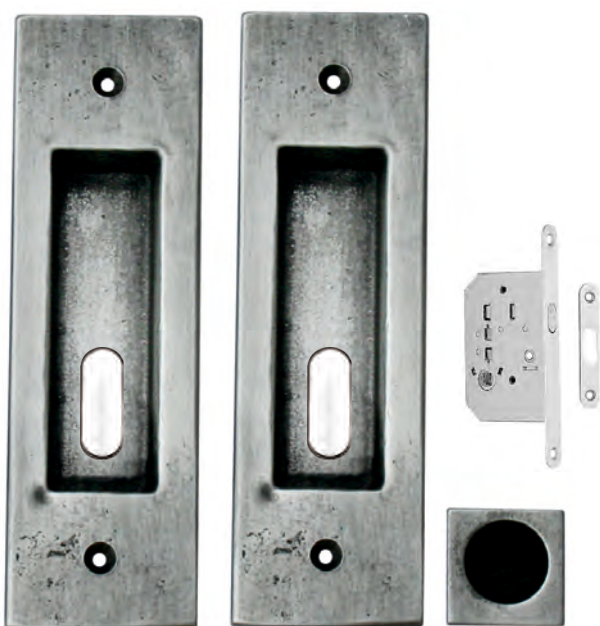

57

Champagne VR
Champagne VR

58

Feel. Touch. Live.

LATUS

NICCHIA PER PORTE SCORREVOLI
SLIDING DOOR HANDLE

NS4732-FN

NS4732