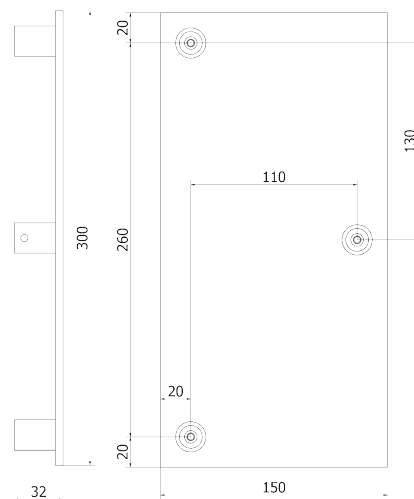

All Finishing Available Excluding
51-52-53-54-55-56-57

ARTWORK

MANIGLIONI PER PORTE - DOOR PULL HANDLE

PM1662/63

PM1662-140x70

PM1663-200x100

PM1663-300x150

ARTWORK