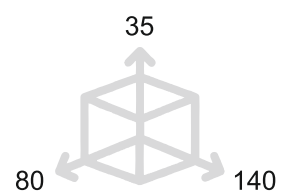

57

Champagne VR
Champagne VR

58

Feel. Touch. Live.

THERMAE

PORTA CARTA - PAPER HOLDER

AB129

 Bronzo scuro
Dark bronze 51