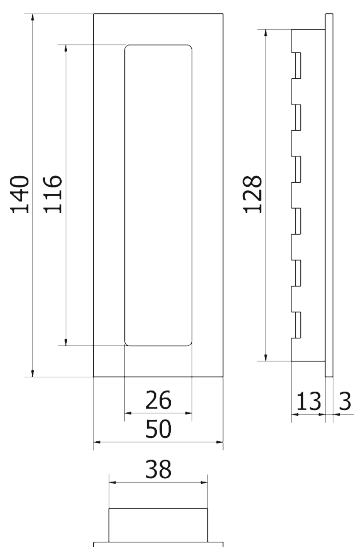

ARTWORK

NICCHIE PER PORTE SCORREVOLI
SLIDING DOOR HANDLE

NS4740