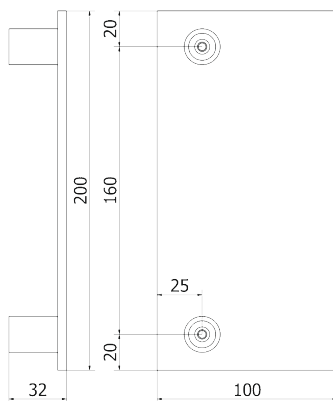

All Finishing Available Excluding
51-52-53-54-55-56-57

ARTWORK

MANIGLIONI PER PORTE - DOOR PULL HANDLE

PM1662/63

PM1662-140x70

PM1663-200x100

PM1663-300x150

ARTWORK