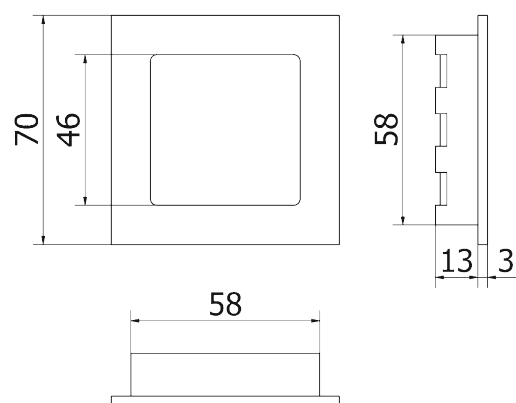

ARTWORK

NICCHIE PER PORTE SCORREVOLI
SLIDING DOOR HANDLE

NS4741

Tutte le finiture disponibili escluse
51-52-53-54-55-56-57

All Finishing Available Excluding
51-52-53-54-55-56-57