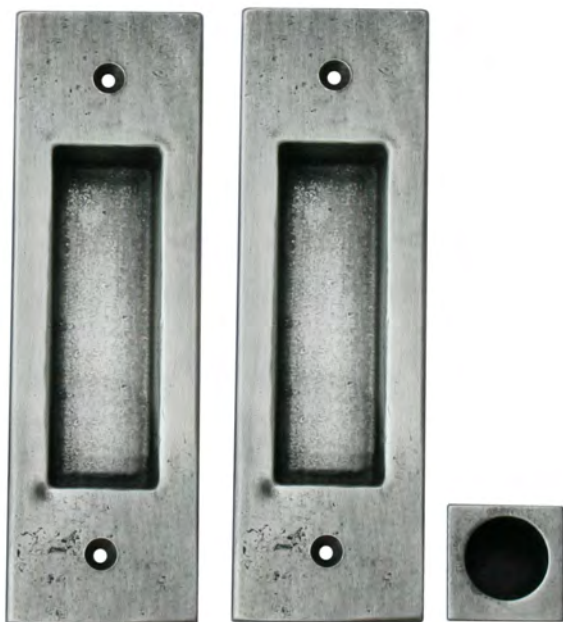

NS4733

	Bronzo scuro <i>Dark bronze</i>	51
	Verde antico <i>Old green</i>	52
	Argentato <i>Silver</i>	53
	Bronzo chiaro <i>Light bronze</i>	54
	Nichel anticato <i>Nickel aged</i>	55
	Bronzo nero <i>Black bronze</i>	56
	Bronzo notte <i>Night bronze</i>	57
	Champagne VR <i>Champagne VR</i>	58