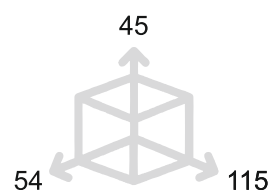

Maniglia per finestra
Window handle

MG2363