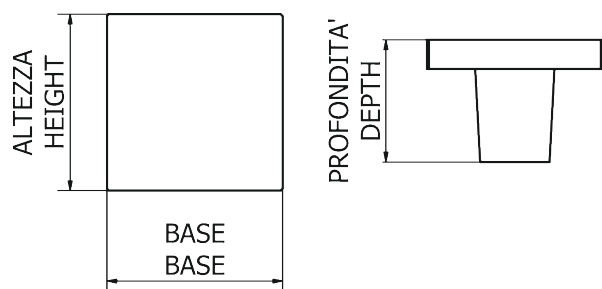

Dimensions Key

ALTEZZA - HEIGHT

PROFONDITA' - DEPTH

BASE - BASE

INTERASSE - WHEELBASE