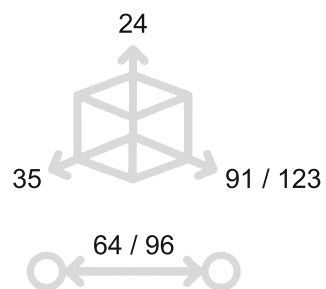

Bronzo scuro <i>Dark bronze</i>	51
	Verde antico <i>Old green</i>	52
	Argentato <i>Silver</i>	53
	Bronzo chiaro <i>Light bronze</i>	54
	Nichel anticato <i>Nickel aged</i>	55
	Bronzo nero <i>Black bronze</i>	56
	Bronzo notte <i>Night bronze</i>	57
	Champagne VR <i>Champagne VR</i>	58