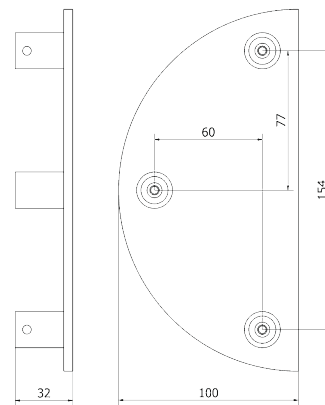

NS4743

ARTWORK

MANIGLIONI PER PORTE - DOOR PULL HANDLE

PM1660/61

PM1661-300x150

PM1661-200x100

PM1660-150x75

Tutte le finiture disponibili escluse
51-52-53-54-55-56-57