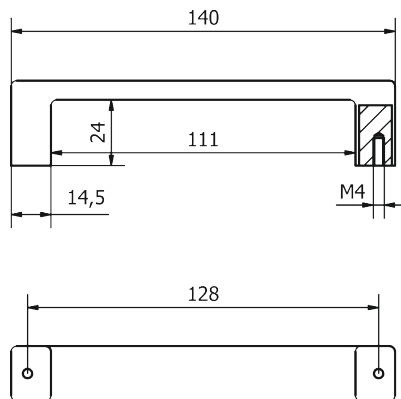

ARTWORK

MANIGLIETTE PER MOBILI - CABINET HANDLES

PM1714

PM1714-128