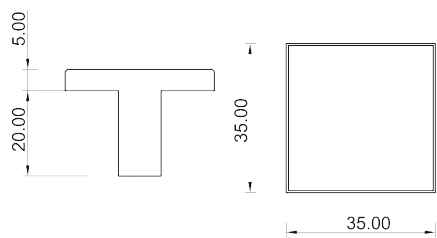

PM1642

PM1641