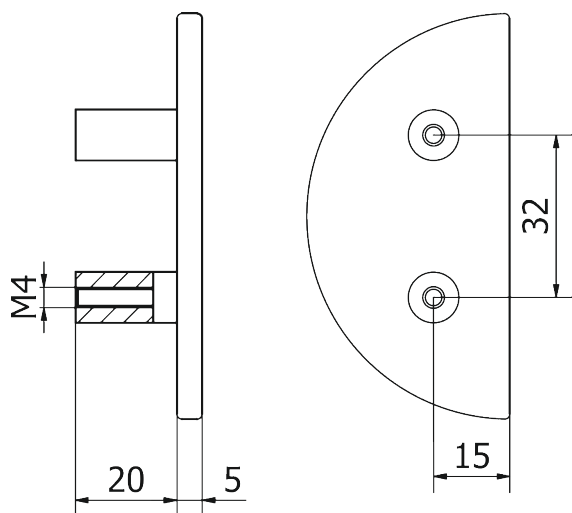

ARTWORK

MANIGLIETTE PER MOBILI - *CABINET HANDLES*

PM1705