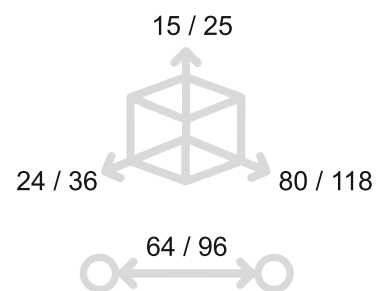

57

Champagne VR
Champagne VR

58

Feel. Touch. Live.

GAUDIUM

MANIGLIETTA PER MOBILI - CABINET HANDLE

PM1579

PM1580