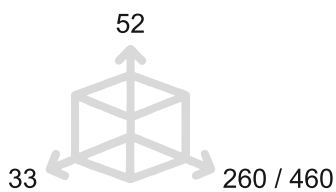

PORTA SALVIETTE - SINGLE TOWEL RAIL

AB123

AB124

Bronzo scuro
Dark bronze

51

Verde antico
Old green

52

Argentato
Silver