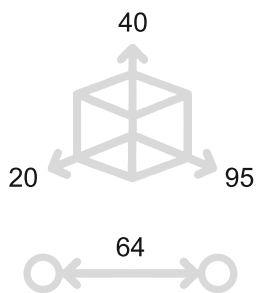

GAUDIUM

MANIGLIETTA PER MOBILI - CABINET HANDLE

PM1624

Bronzo scuro
Dark bronze

51

Verde antico
Old green

52

Argentato
Silver

53

Bronzo chiaro
Light bronze

54

Nichel anticato
Nickel aged

55

Bronzo nero
Black bronze

56

Bronzo notte
Night bronze

57

Champagne VR
Champagne VR

58

Feel. Touch. Live.