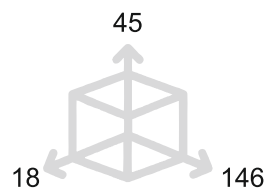

NS4733

	Bronzo scuro <i>Dark bronze</i>	51
	Verde antico <i>Old green</i>	52
	Argentato <i>Silver</i>	53
	Bronzo chiaro <i>Light bronze</i>	54
	Nichel anticato <i>Nickel aged</i>	55
	Bronzo nero <i>Black bronze</i>	56
	Bronzo notte <i>Night bronze</i>	57
	Champagne VR <i>Champagne VR</i>	58