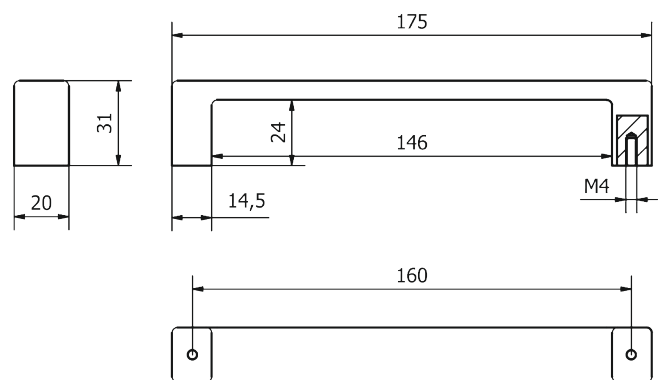

PM1714-160

Tutte le finiture disponibili escluse
51-52-53-54-55-56-57

All Finishing Available Excluding
51-52-53-54-55-56-57