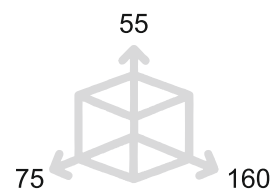

Bronzo scuro <i>Dark bronze</i>	51
	Verde antico <i>Old green</i>	52
	Argentato <i>Silver</i>	53
	Bronzo chiaro <i>Light bronze</i>	54
	Nichel anticato <i>Nickel aged</i>	55
	Bronzo nero <i>Black bronze</i>	56
	Bronzo notte <i>Night bronze</i>	57
	Champagne VR <i>Champagne VR</i>	58