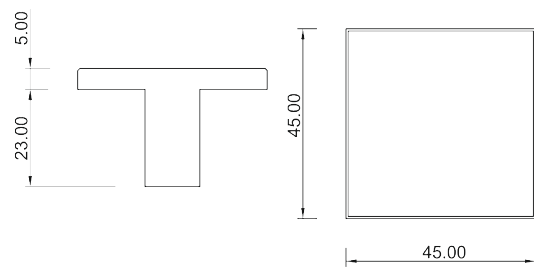

ARTWORK

MANIGLIETTE PER MOBILI - *CABINET HANDLES*

PM1643/42/41

PM1642

PM1641

PM1643