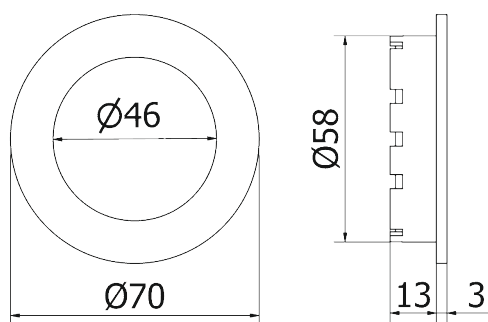

NS4743

ARTWORK

MANIGLIONI PER PORTE - DOOR PULL HANDLE

PM1660/61

PM1661-300x150

PM1661-200x100

PM1660-150x75

Tutte le finiture disponibili escluse
51-52-53-54-55-56-57