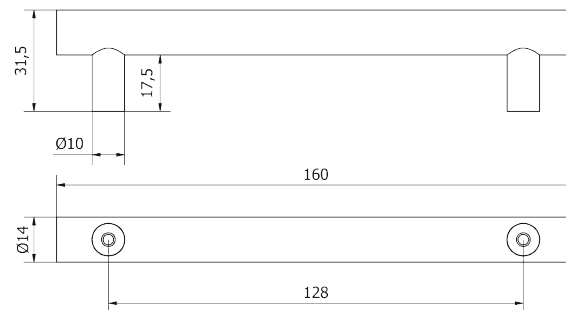

Feel. Touch. Live.

ARTWORK

MANIGLIETTE PER MOBILI - CABINET HANDLES

PM1667

PM1667-96

PM1667-128

ARTWORK

MANIGLIETTE PER MOBILI - CABINET HANDLES