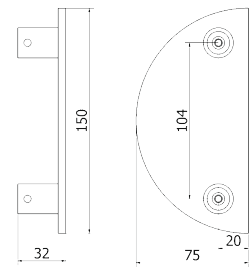

NS4743

ARTWORK

MANIGLIONI PER PORTE - DOOR PULL HANDLE

PM1660/61

PM1661-300x150

PM1661-200x100

PM1660-150x75

Tutte le finiture disponibili escluse
51-52-53-54-55-56-57