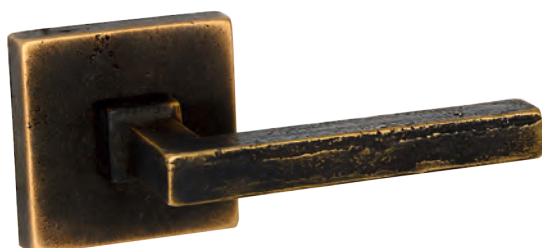

L A T

TUS

Feel. Touch. Live.

LATUS

MANIGLIA PER PORTA - DOOR HANDLE

MG2362-RS35

MG2362-RS33

Maniglia su placca
Handle on plate