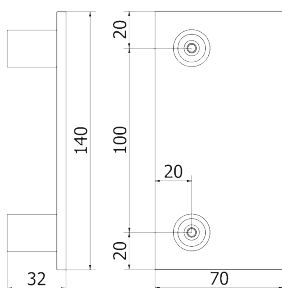

ARTWORK

MANIGLIONI PER PORTE - DOOR PULL HANDLE

PM1662/63

PM1662-140x70