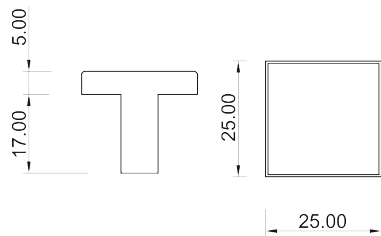

ARTWORK

MANIGLIETTE PER MOBILI - *CABINET HANDLES*

PM1643/42/41