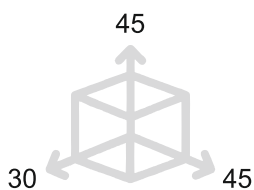

LATUS

POMOLINO PER MOBILI - FURNITURE KNOB

PM1619

Bronzo scuro
Dark bronze

51

Verde antico
Old green

52

Argentato
Silver

53

Bronzo chiaro
Light bronze

54

Nichel anticato
Nickel aged

55

Bronzo nero
Black bronze

56

Bronzo notte
Night bronze

57

Champagne VR
Champagne VR

58

Feel. Touch. Live.