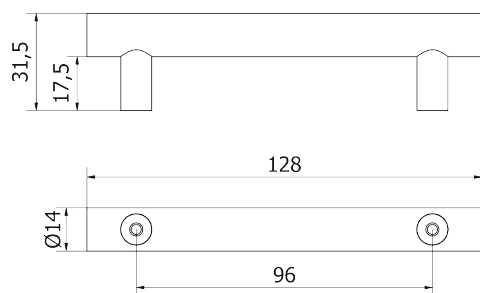

Feel. Touch. Live.

ARTWORK

MANIGLIETTE PER MOBILI - CABINET HANDLES

PM1667

PM1667-96

PM1667-128

ARTWORK

MANIGLIETTE PER MOBILI - CABINET HANDLES