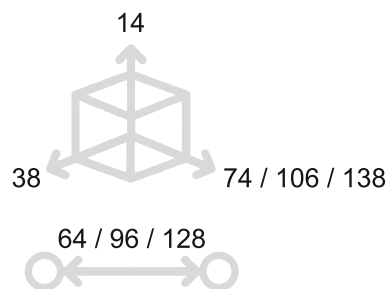

PM1470 (128)

	Bronzo scuro <i>Dark bronze</i>	51
	Verde antico <i>Old green</i>	52
	Argentato <i>Silver</i>	53
	Bronzo chiaro <i>Light bronze</i>	54
	Nichel anticato <i>Nickel aged</i>	55
	Bronzo nero <i>Black bronze</i>	56
	Bronzo notte <i>Night bronze</i>	57
	Champagne VR <i>Champagne VR</i>	58