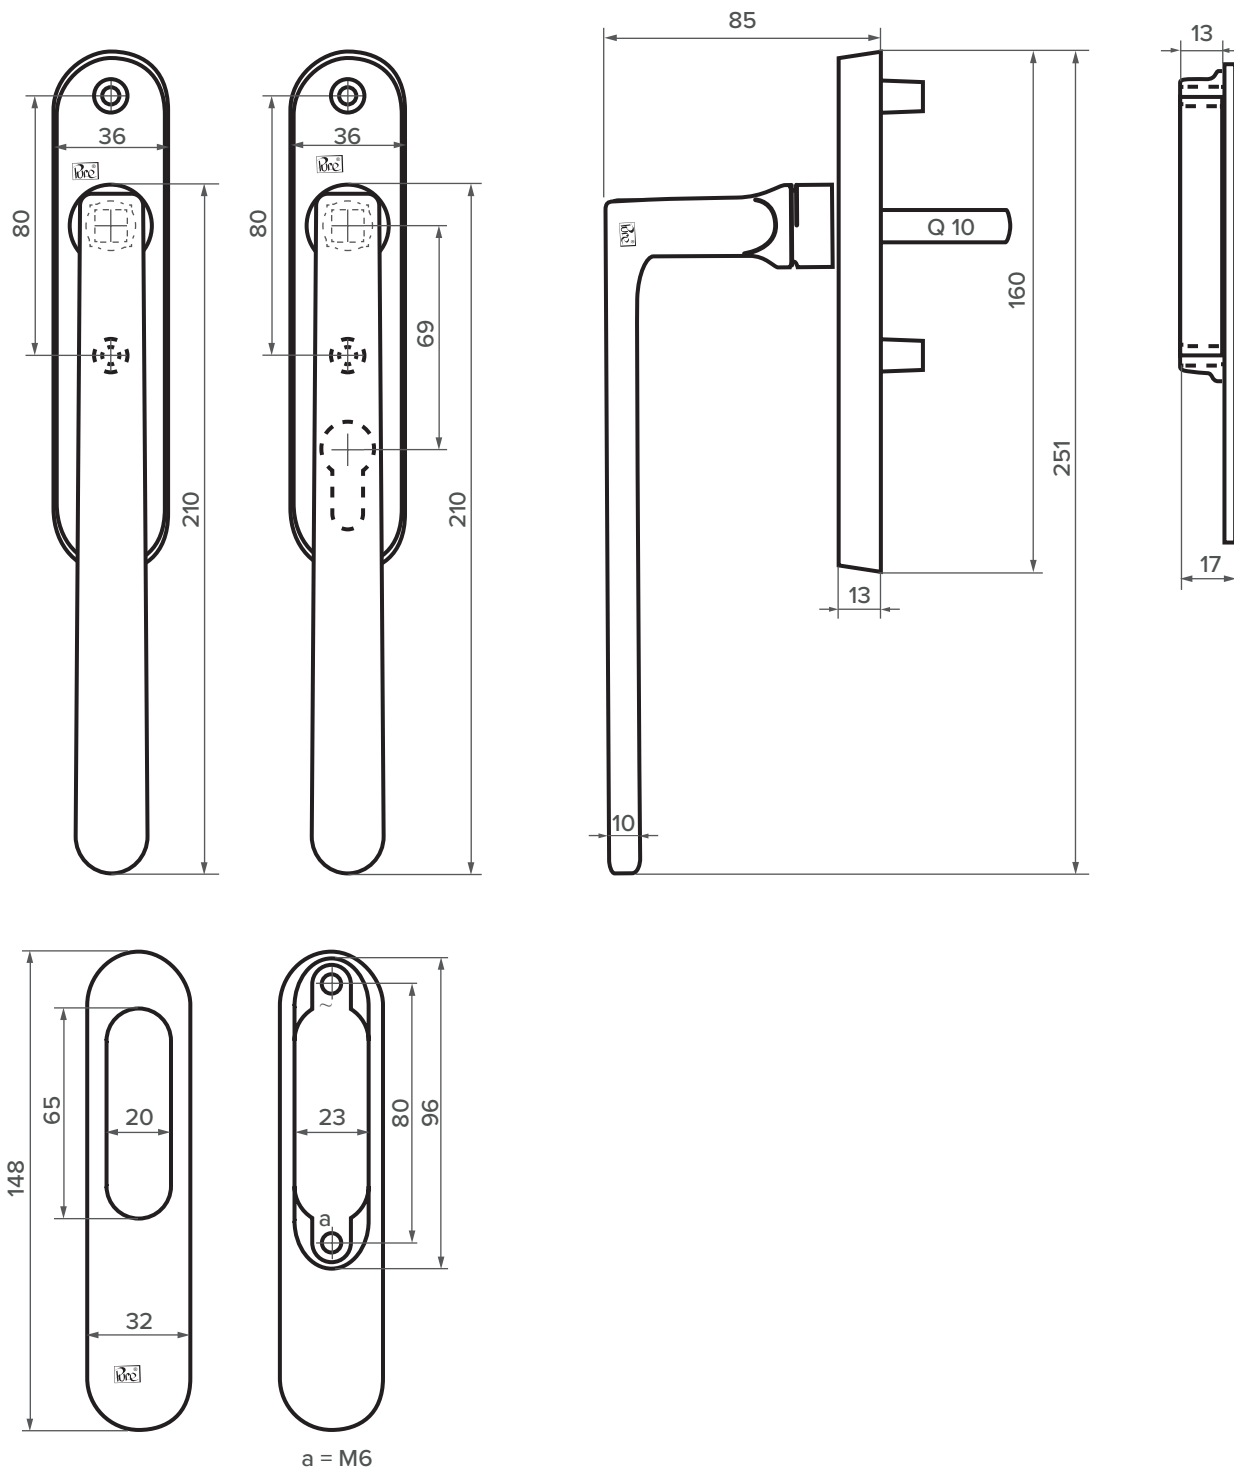

PURE HEFSCHUIFGREEP L

ATTENTION: These products are handmade. The actual dimensions might be slightly different.

www.dauby.be

Tel: 00 32 (0)3.354.16.86
Fax: 00 32 (0)3.354.16.32

Uilenbaan 86
B-1260 Wommelgem