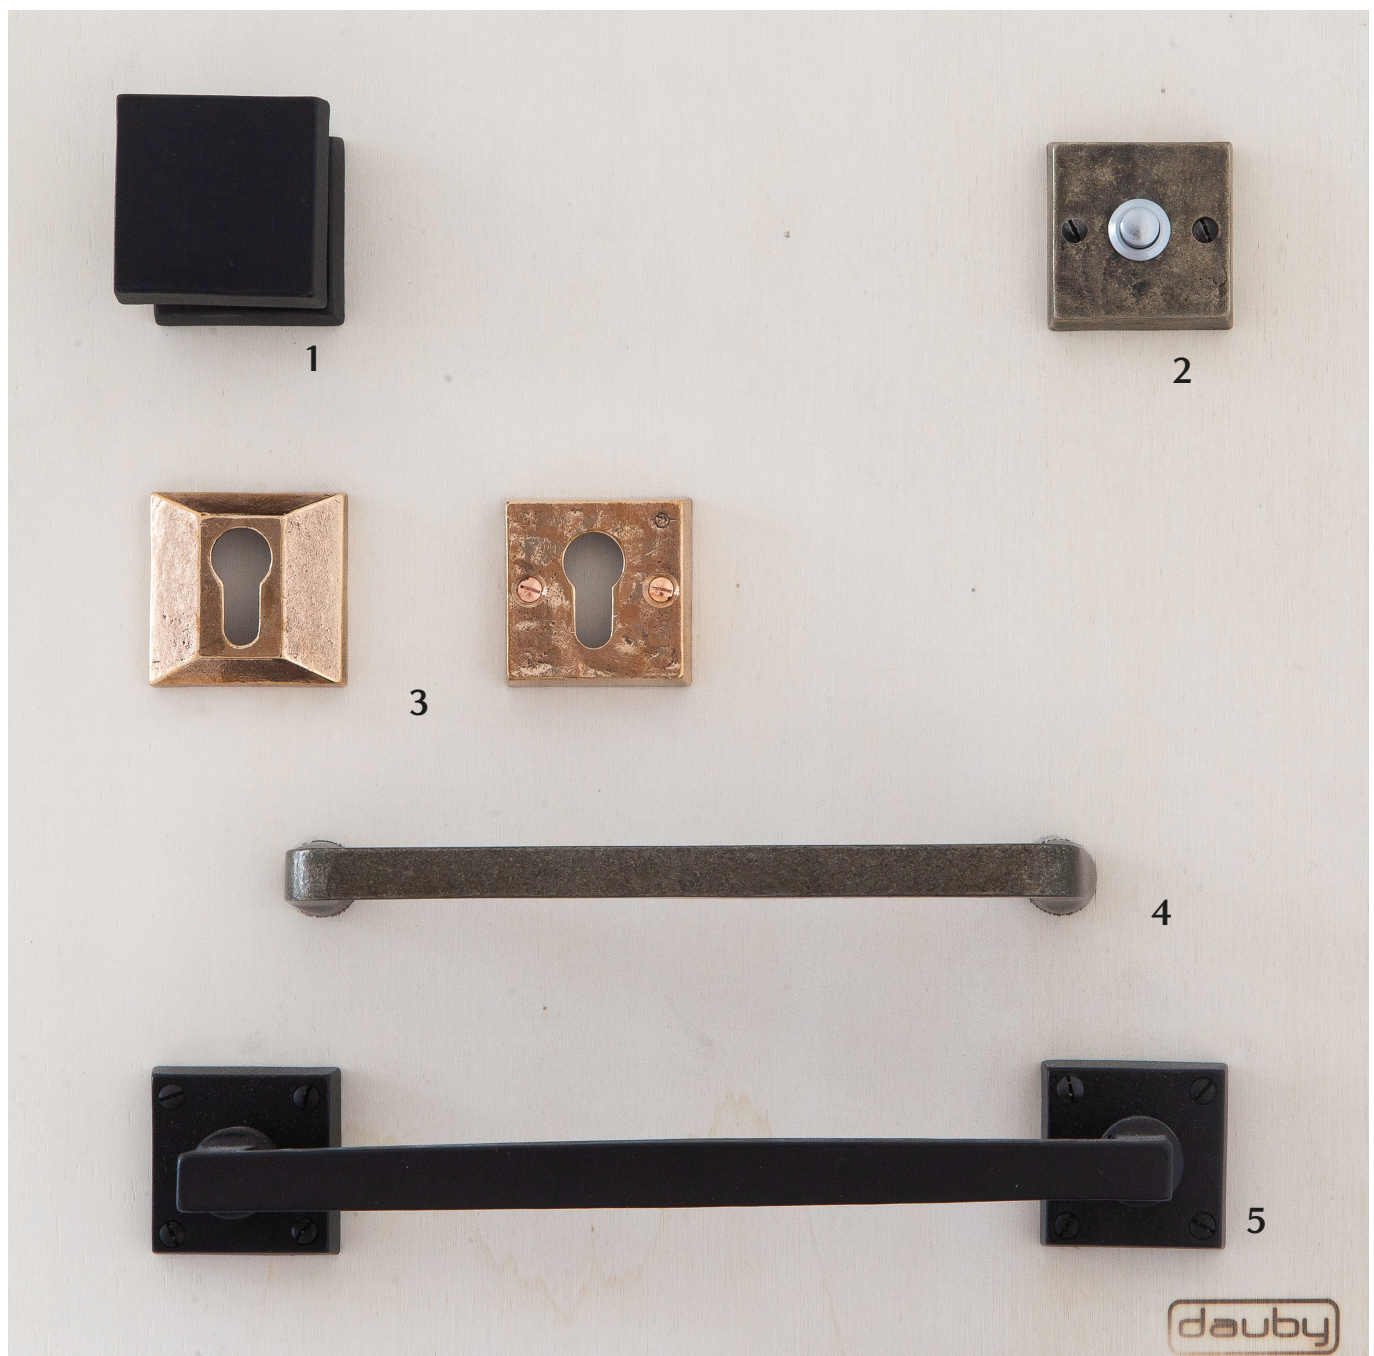

# GIARA EXTERIEUR

GIARA EX Q 22

## GIARA EX Q 22

|   |       |         |          |         |     |        |
|---|-------|---------|----------|---------|-----|--------|
|  | 23534 | St./ Pc | Po12/R12 | 55X55mm | RUB | 277,77 |
|   | 23535 | St./ Pc | Po12/R12 | 55X55mm | RUW | 277,77 |
|   | 7661  | St./ Pc | Po12/R12 | 55X55mm | WB  | 288,01 |
|   | 9022  | St./ Pc | Po12/R12 | 55X55mm | AS  | 288,01 |
|   | 9023  | St./ Pc | Po12/R12 | 55X55mm | AI  | 288,01 |
|   | 9024  | St./ Pc | Po12/R12 | 55X55mm | NB  | 288,01 |
|   | 8111  | St./ Pc | Po12/R12 | 55X55mm | AZ  | 288,01 |
|   | 9025  | St./ Pc | Po12/R12 | 55X55mm | VI  | 288,01 |
|   | 11266 | St./ Pc | Po12/R12 | 55X55mm | BLK | 316,84 |
|   | 13133 | St./ Pc | Po12/R12 | 55X55mm | OPW | 316,84 |
|   | 1     | 55x55mm |          |         |     |        |
| Vast op rozet: op aanvraag   Fixed on rose: on demand                             |       |         |          |         |     |        |