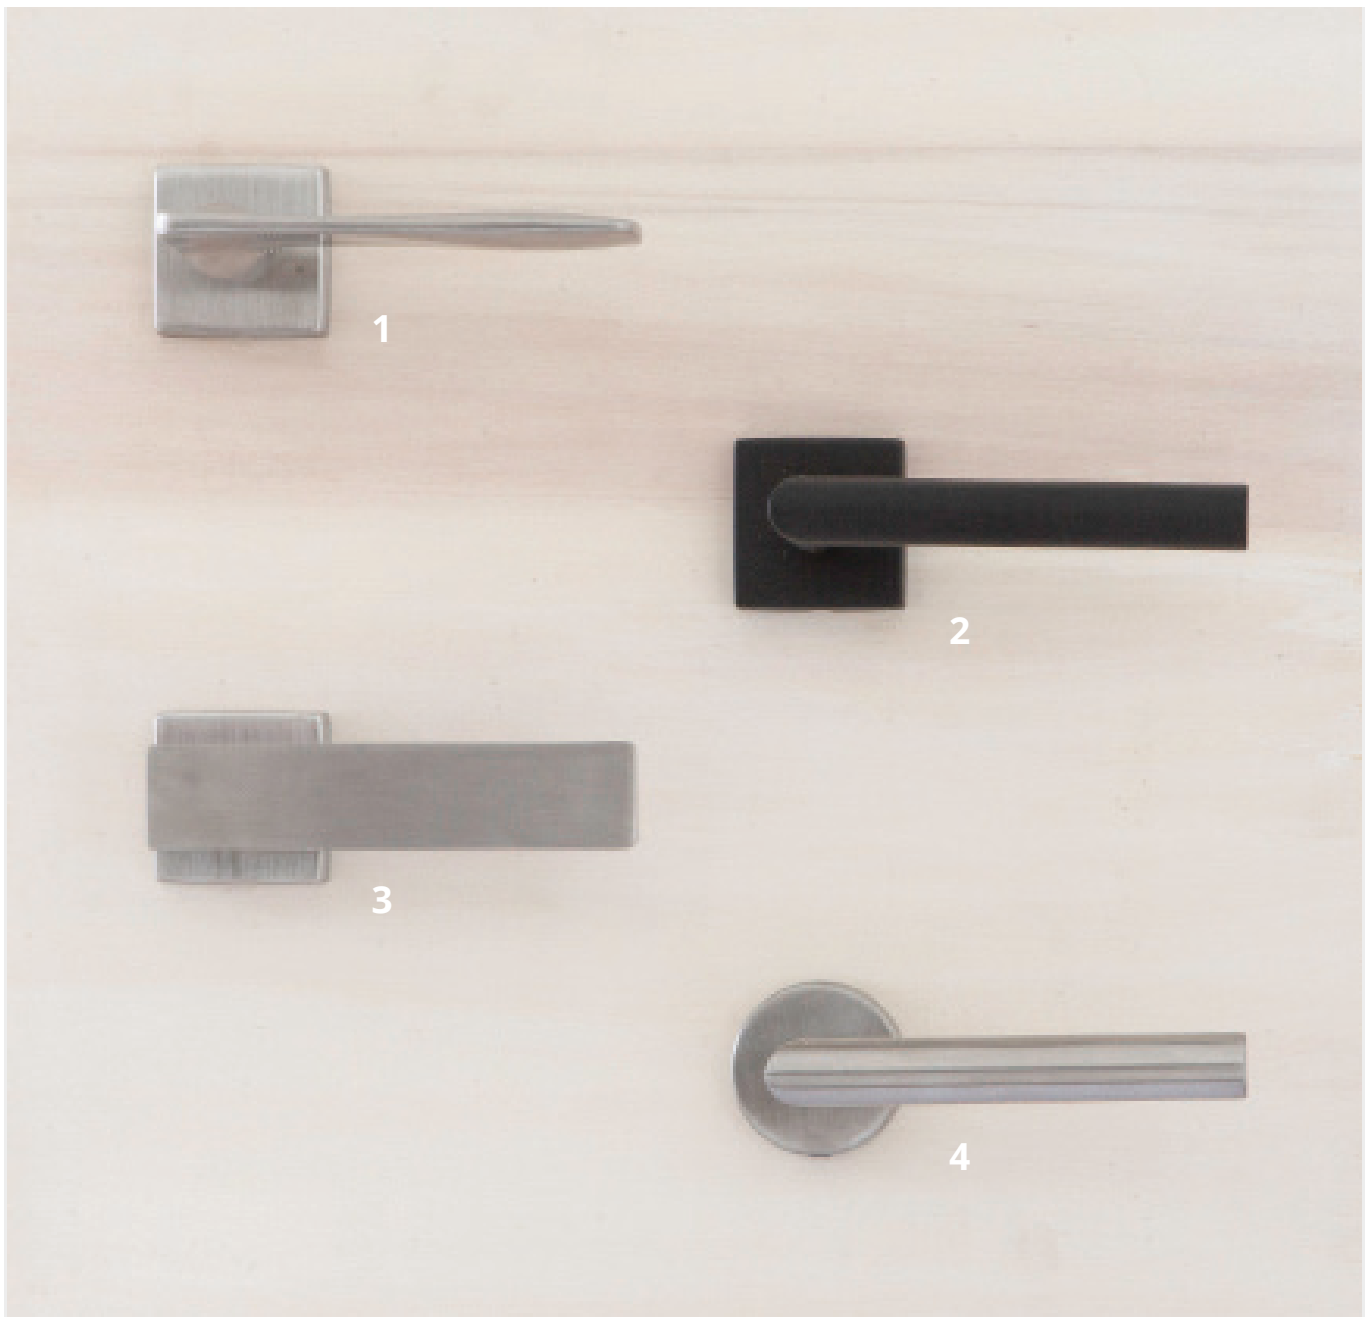

FRASCIO INTERIEUR

FRASCIO IN 21 C