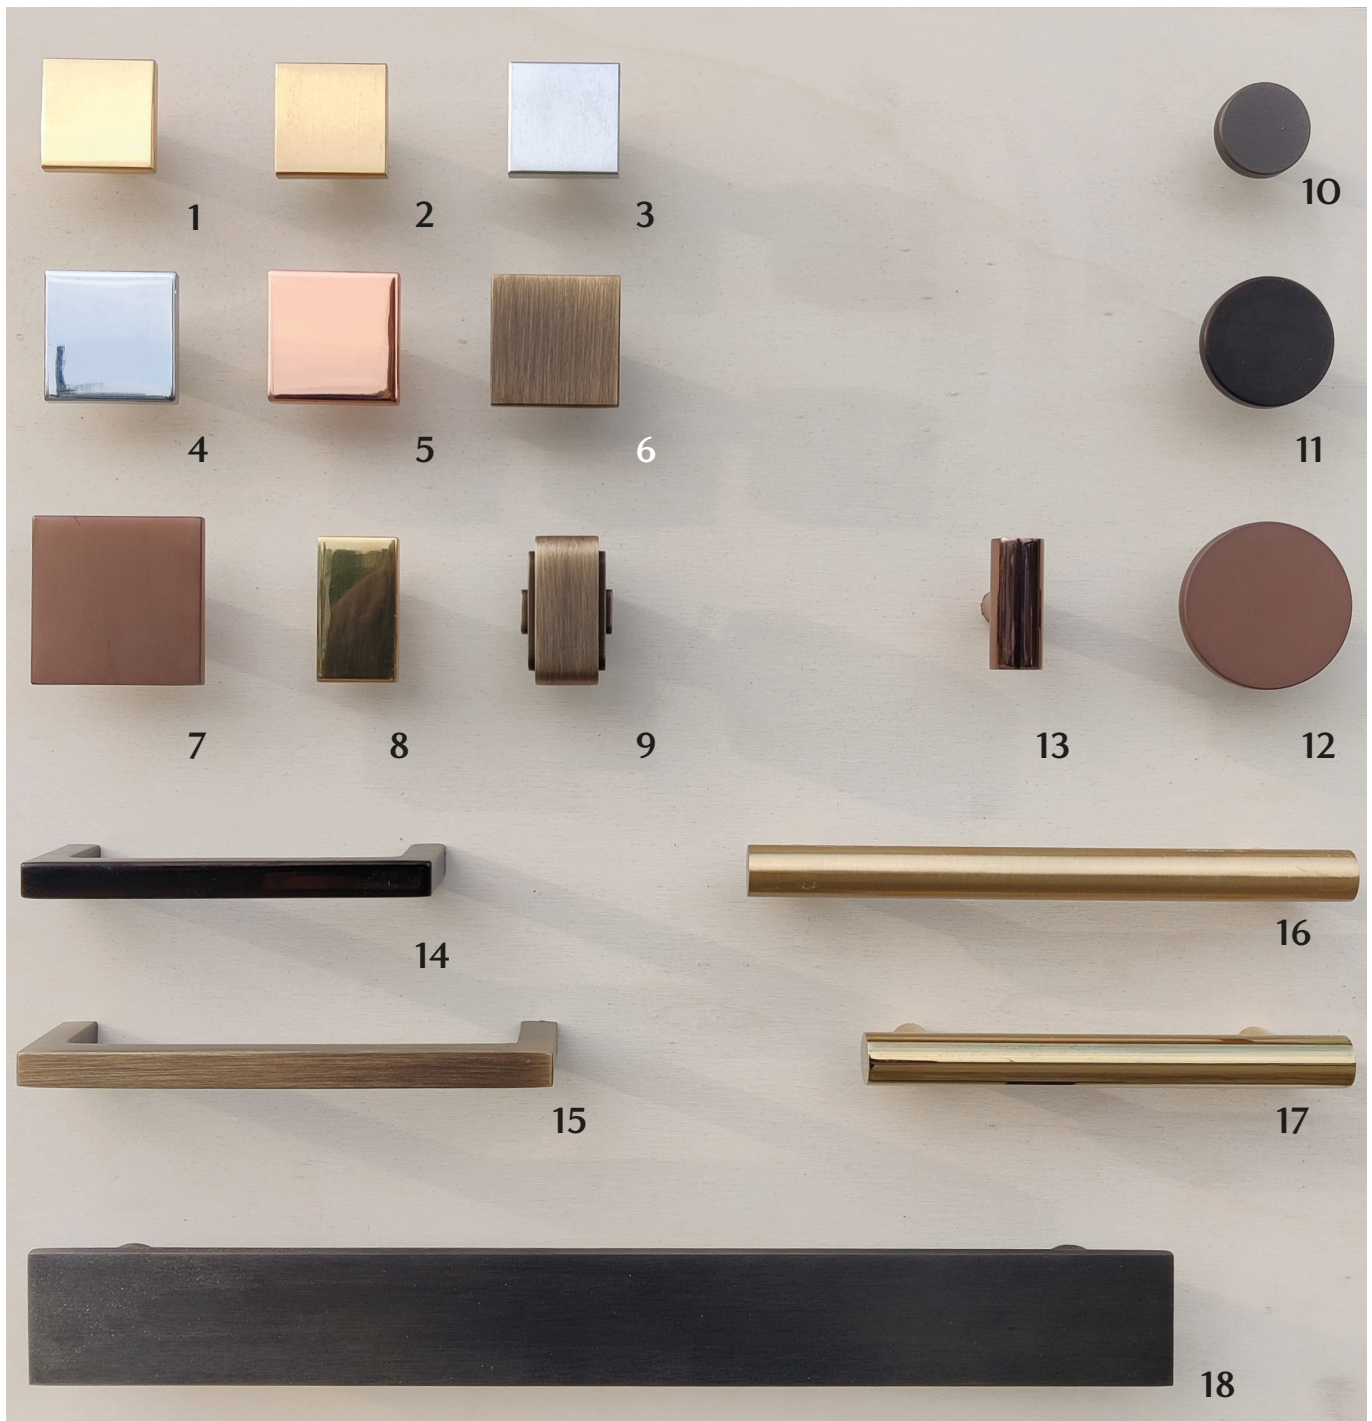

FAMA DESIGN MEUBEL

FAMA DESIGN FD MB 21