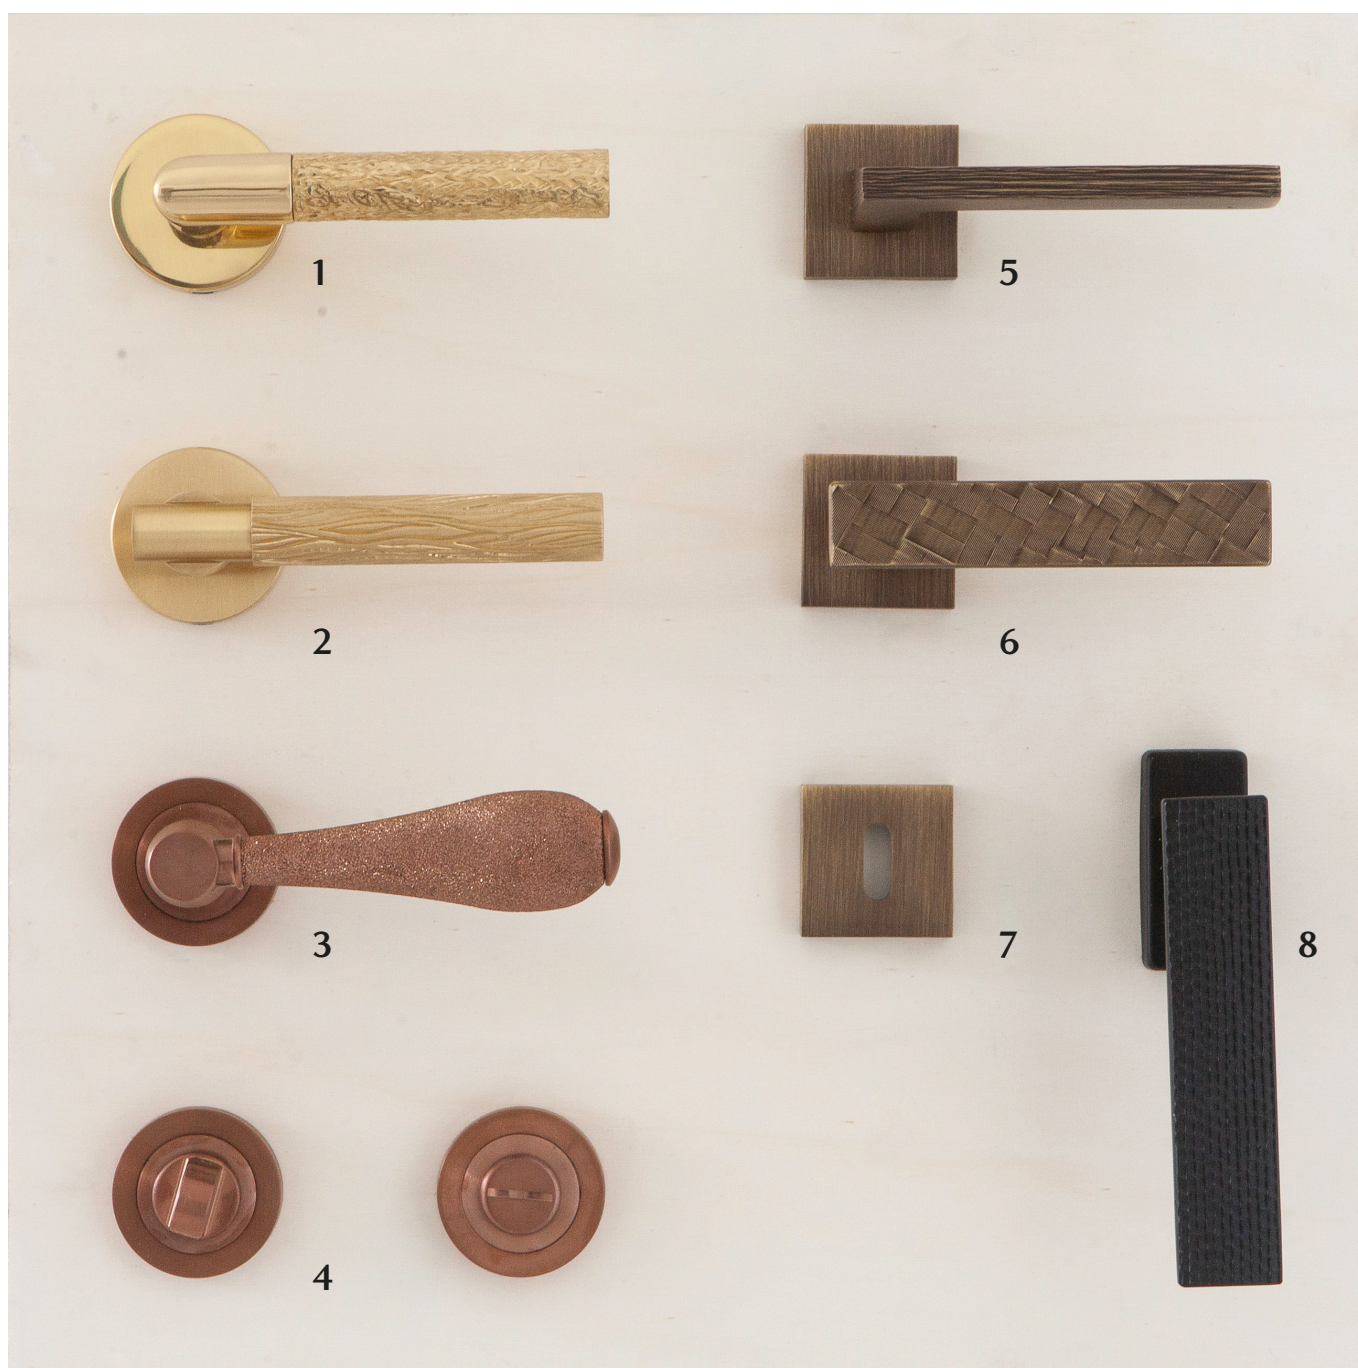

FAMA ARTWORK INTERIEUR

FAMA ARTWORK FA IN 21