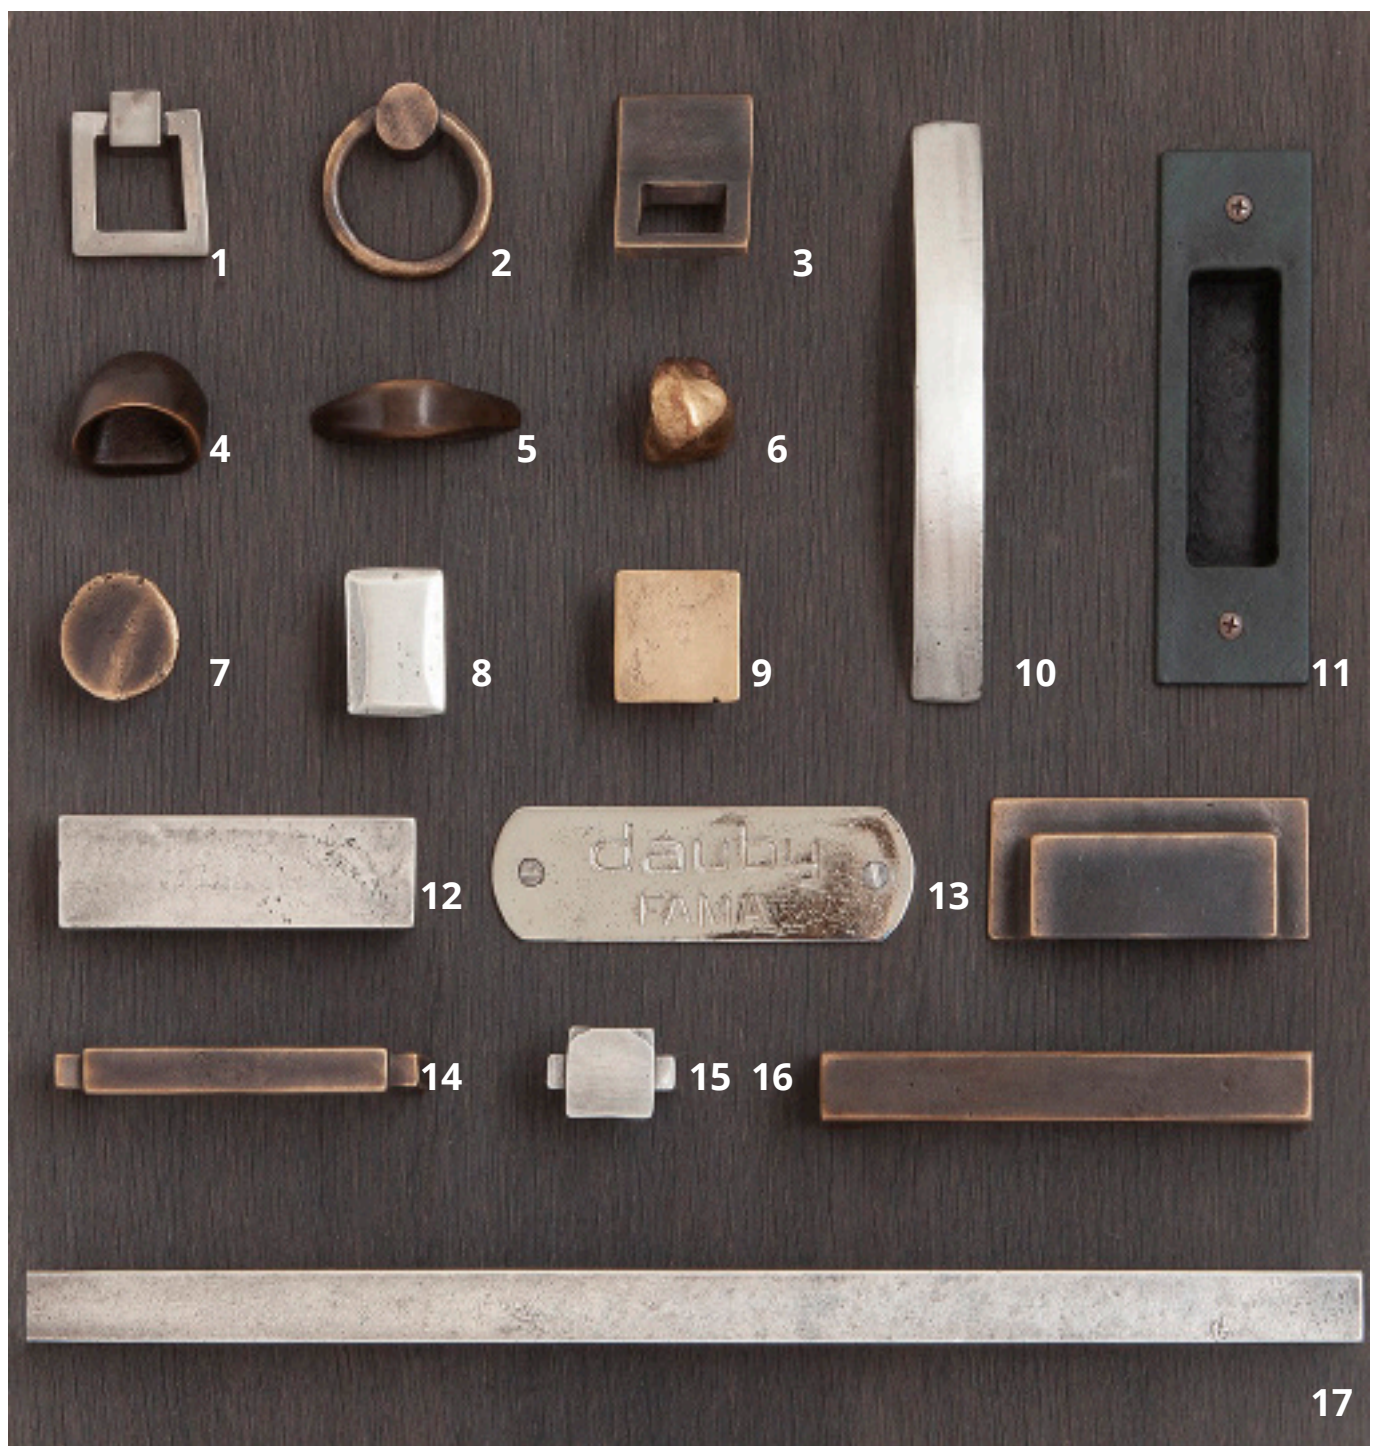

FAMA MEUBEL

FAMA MB 18