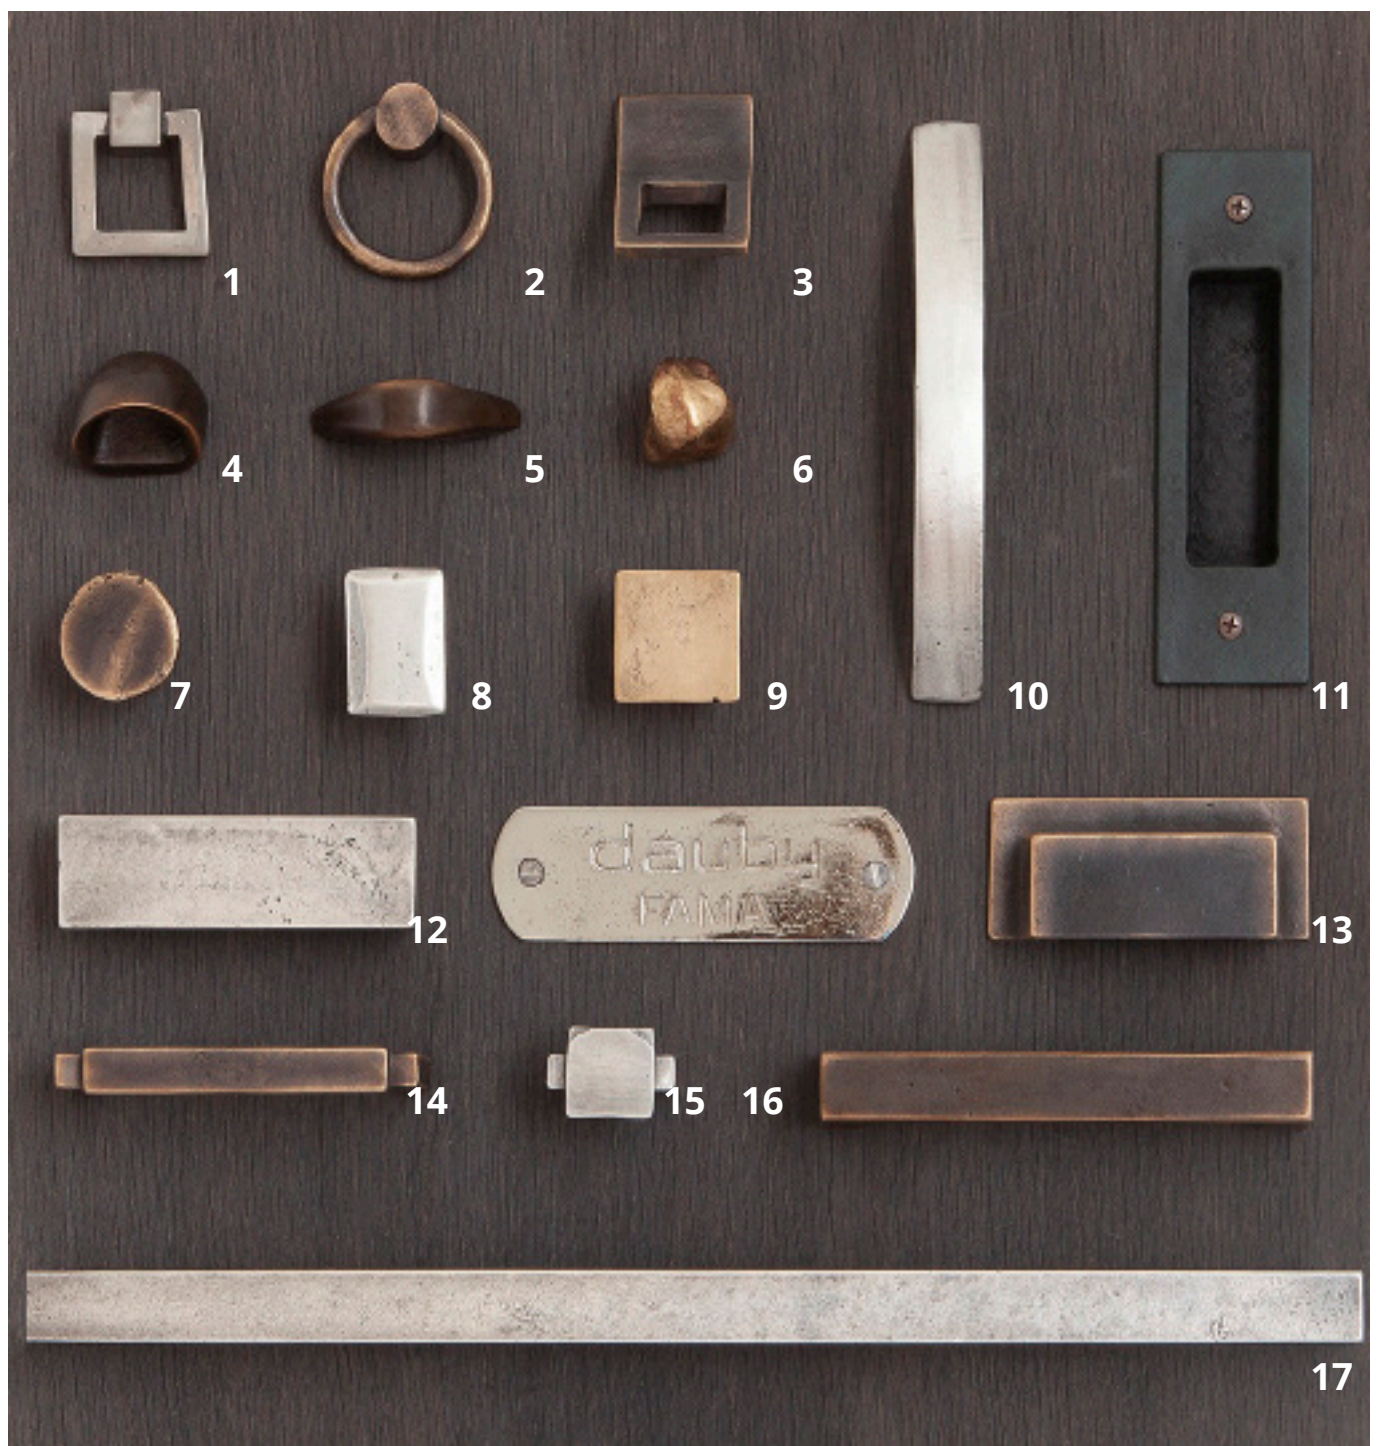

FAMA MEUBEL

FAMA MB 18